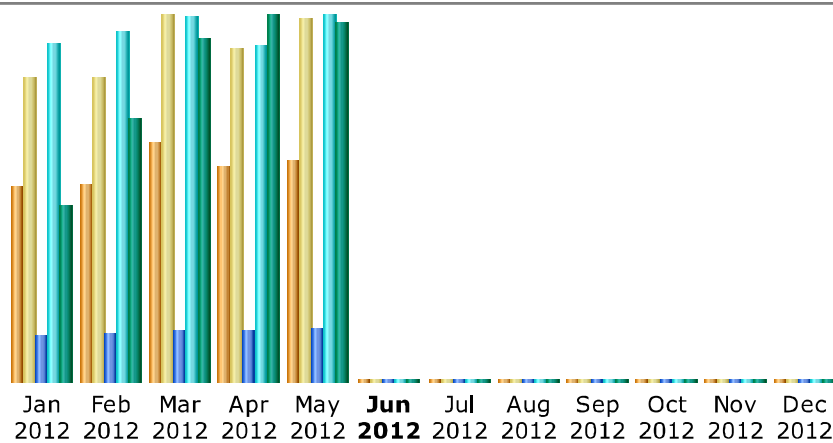

Last Update: 01 Jun 2012 - 07:12

Reported period: May 2012 OK

Summary

Reported period	Month May 2012				
First visit	NA				
Last visit	31 May 2012 - 19:04				
	Unique visitors	Number of visits	Pages	Hits	Bandwidth
Viewed traffic *	1,699	2,798 (1.64 visits/visitor)	12,105 (4.32 Pages/Visit)	85,644 (30.6 Hits/Visit)	2.66 GB (998.68 KB/Visit)
Not viewed traffic *			4,386	32,213	1.33 GB

* Not viewed traffic includes traffic generated by robots, worms, or replies with special HTTP status codes.

Monthly history

Month	Unique visitors	Number of visits	Pages	Hits	Bandwidth
Jan 2012	1,500	2,345	10,934	79,424	1.31 GB
Feb 2012	1,510	2,341	10,999	82,185	1.95 GB
Mar 2012	1,838	2,820	11,828	85,363	2.54 GB
Apr 2012	1,648	2,557	11,869	78,898	2.71 GB
May 2012	1,699	2,798	12,105	85,644	2.66 GB
Jun 2012	0	0	0	0	0
Jul 2012	0	0	0	0	0
Aug 2012	0	0	0	0	0
Sep 2012	0	0	0	0	0
Oct 2012	0	0	0	0	0
Nov 2012	0	0	0	0	0
Dec 2012	0	0	0	0	0
Total	8,195	12,861	57,735	411,514	11.17 GB

Days of month