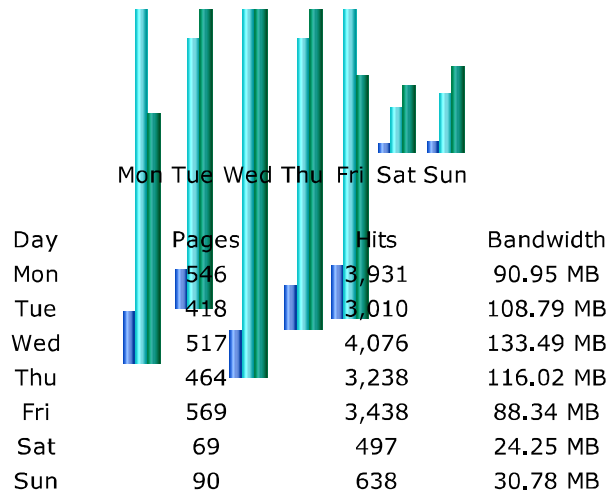

Statistics for agevap.org.br (2012-05) - main