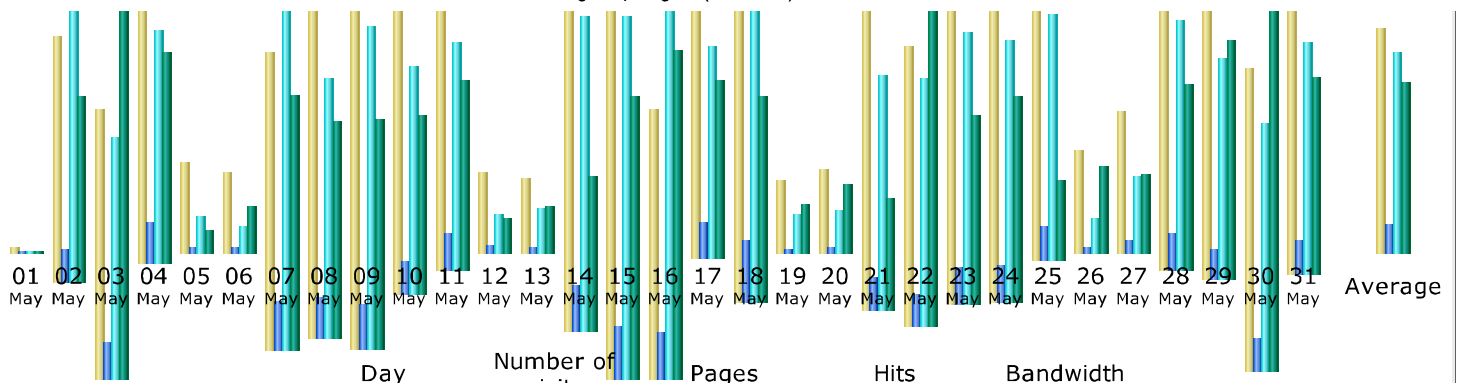

### Summary

<b>Reported period</b>	Month May 2012				
<b>First visit</b>	NA				
<b>Last visit</b>	31 May 2012 - 19:04				
	Unique visitors	Number of visits	Pages	Hits	Bandwidth
Viewed traffic *	<b>1,699</b>	<b>2,798</b> (1.64 visits/visitor)	<b>12,105</b> (4.32 Pages/Visit)	<b>85,644</b> (30.6 Hits/Visit)	<b>2.66 GB</b> (998.68 KB/Visit)
Not viewed traffic *			<b>4,386</b>	<b>32,213</b>	<b>1.33 GB</b>

\* Not viewed traffic includes traffic generated by robots, worms, or replies with special HTTP status codes.

### Days of month

Day	Number of visits	Pages	Hits	Bandwidth
01 May 2012	2	4	4	24.64 KB
02 May 2012	98	435	3,715	95.73 MB
03 May 2012	108	497	3,342	189.50 MB
04 May 2012	101	540	3,228	109.22 MB
05 May 2012	36	65	482	10.53 MB
06 May 2012	32	62	340	23.31 MB
07 May 2012	120	656	4,683	132.33 MB
08 May 2012	131	538	3,590	112.13 MB
09 May 2012	135	597	4,457	117.97 MB
10 May 2012	113	447	3,141	92.12 MB
11 May 2012	103	486	3,143	97.57 MB
12 May 2012	32	91	531	17.59 MB
13 May 2012	30	76	599	24.17 MB
14 May 2012	128	613	4,353	79.04 MB
15 May 2012	147	709	5,002	145.49 MB
16 May 2012	108	636	5,056	170.25 MB
17 May 2012	98	459	2,897	91.35 MB
18 May 2012	116	825	4,005	105.61 MB
19 May 2012	29	52	516	24.42 MB
20 May 2012	33	66	568	34.75 MB
21 May 2012	120	436	3,235	57.35 MB
22 May 2012	112	437	3,410	162.21 MB
23 May 2012	117	494	3,737	97.25 MB
24 May 2012	116	483	3,620	105.34 MB
25 May 2012	99	426	3,376	40.97 MB
26 May 2012	41	71	462	44.46 MB
27 May 2012	57	159	1,046	40.89 MB
28 May 2012	103	482	3,453	95.08 MB
29 May 2012	107	404	3,046	124.12 MB
30 May 2012	121	424	3,417	186.24 MB
31 May 2012	105	435	3,190	101.81 MB
Average	90	390	2,762	88.03 MB
Total	2,798	12,105	85,644	2.66 GB